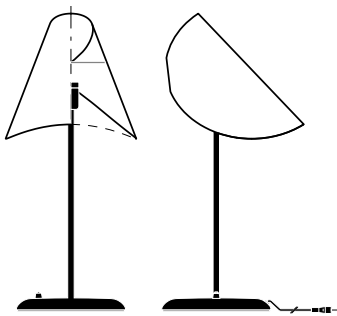

### DESCRIPTION

Powder coated metal structure with lamp shade in PVC with parchment texture or fabric lined. For contract available special flame retardant B1 rated backing. Anti-slip serigraphy printed on base.

### FEATURES

- Dimensions: 22 x 22 x h. 60 Cm
- Installation: Table
- Environment: Indoor
- Emission: Diffused And Direct
- Light: socket E14, 8W LED. Not included
- Voltage: 220V-240V
- Plug: EU

### LLIN

Dimensions : 22 x 22 x h. 60 Cm  
Weight : 1.2 kg